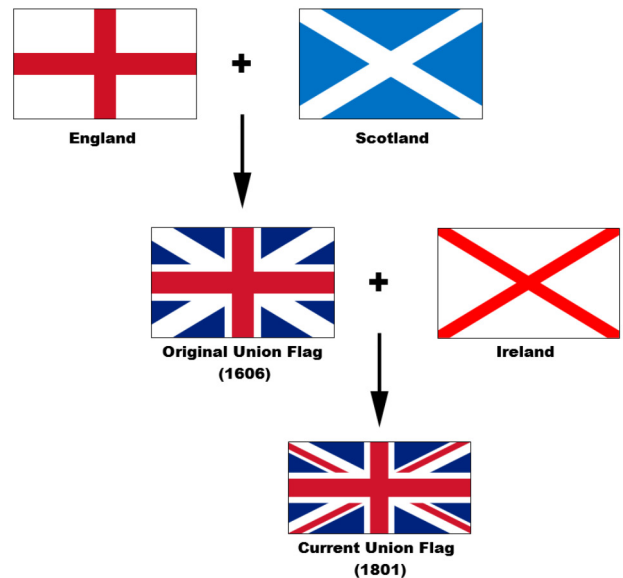

How the Union Jack is made up