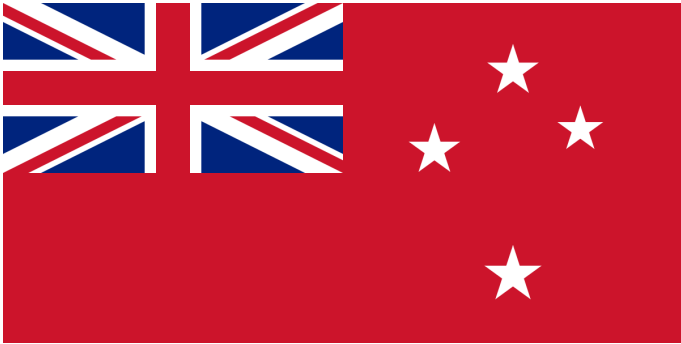

NZ Flag Knowledge

Can you label each of these flags?