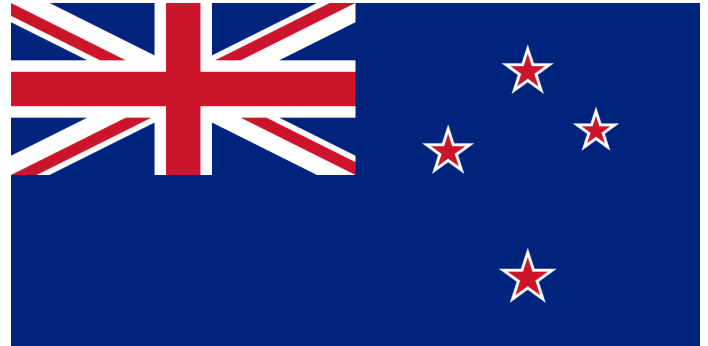

# NZ Flag Knowledge

## Aim

- \* Understand the history of New Zealand's flag
- \* Understand the components of the flag
- \* Understand why flags are important and need to be respected

### The Union Jack

The New Zealand flag has the Union Jack in the top left hand corner. This means that we are united with Great Britain and all the other countries of the British Commonwealth. The Union Jack consists of three crosses, being the three flags of the three former kingdoms: England, Scotland and Ireland.