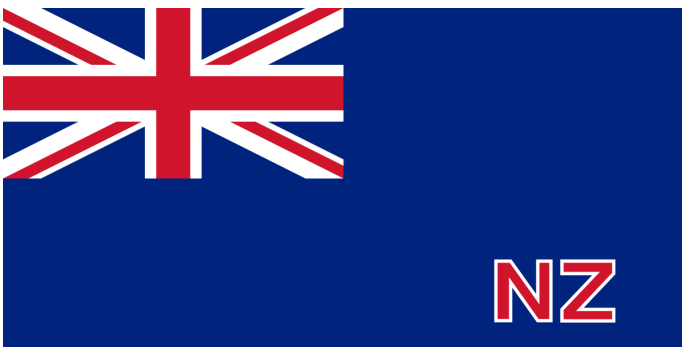

### The Union Jack

The New Zealand flag has the Union Jack in the top left hand corner. This means that we are united with Great Britain and all the other countries of the British Commonwealth. The Union Jack consists of three crosses, being the three flags of the three former kingdoms: England, Scotland and Ireland.

### New Zealand's First Flags

First flag in 1834: known as The Flag of the United Tribes of New Zealand

# NZ Flag Knowledge

The first official flag of 1840 - 1902: the Union Jack

"NZ" Blue Ensign: 1867 - 1869

Doing

Colour in the flag below (correctly)

## The New Zealand Ensign

The New Zealand ensign is our national flag. After many years of having different flags flown by all the Māori tribes, and different flags again being flown by missionaries, and yet again, different flags flown by various shipping companies, our Government decided it was time New Zealand had "a distinctive flag of the colony." In 1902 the flag as we know it today was adopted by Parliament. It has the Union Jack in the top left hand corner, and on a navy blue background it has the four stars of the Southern Cross. These stars are red with a white edge. The Union Jack takes up exactly 1/4 of the flag and the blue background is the other 3/4.